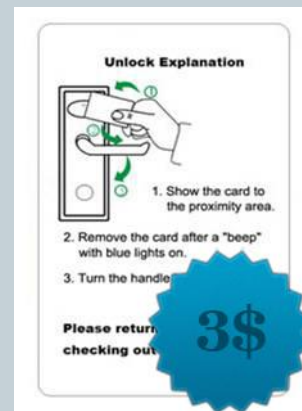

- Карта Mifare.