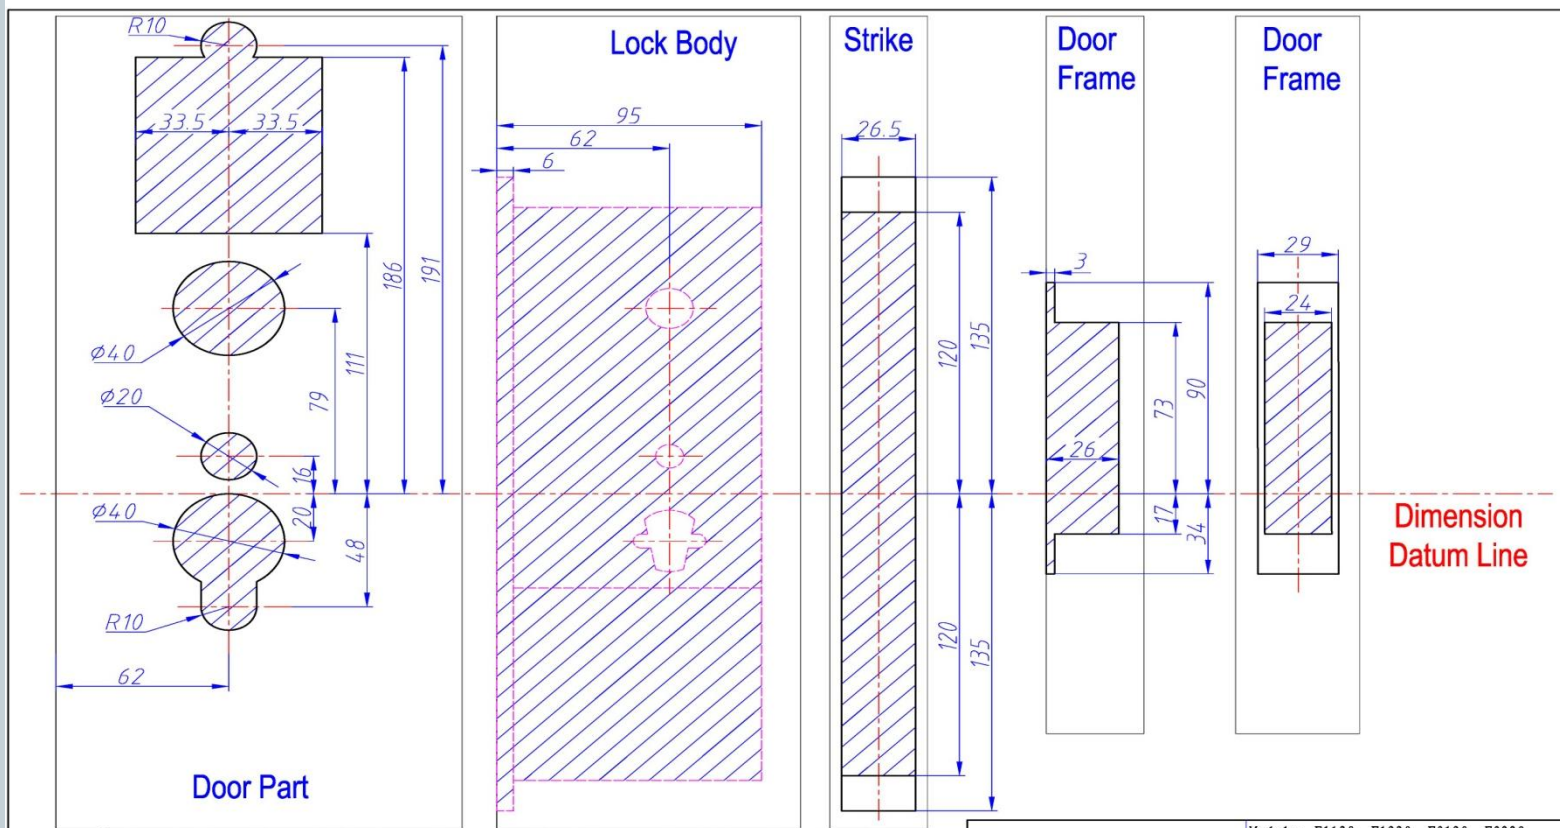

# Схема выреза в двери:

- Note:**
1. The continuous thick line parts are to be drilled, pls refer to the picture dimensions.
  2. Centerline of lock body is the dimension datum line.
  3. Dimension unit: mm.
  4. Drill bit: 20, 40.
  5. The carmine dot line part is lock body, the continuous thin line part is door part.